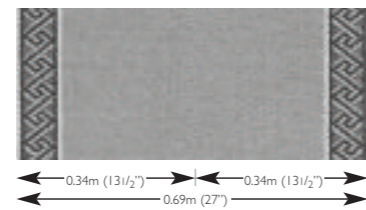

2/18061 stone diamond

36/18569 gold jewel

36/18061 gold diamond

7/18569 rust jewel

7/18061 rust diamond

1/18569 garnet jewel

1/18061 garnet diamond

border design across carpet width

Due to subtle design repeats extra material may be required to ensure continuation in design and pile direction. This will vary depending on the installation and border width required.

Borders are supplied at 0.69m width. Illustration indicates alternative slitting options.

7/18498 rust border

3/18569 royal jewel

3/18061 royal diamond

3/18498 royal border

1/18498 garnet border

3/18061 royal diamond
3/18498 royal border
3/18569 royal jewel

construction: woven axminster
pile yarn: 80% wool, 20% nylon
rows: 9 per inch
widths: 3.66m / 12'
0.69m / 27" border
suitability: heavy

design no.	repeat down	repeat across	match	©
18061	0.228m (9")	0.228m (9")	self	©1998
18498	0.051m (2")	2 x 0.343m (2 x 13 1/2")	border	©1998
18569	0.228m (9")	0.228m (9")	self	©1998