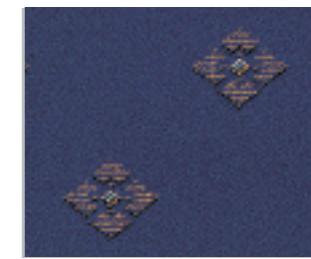

2/18061 stone diamond

36/18569 gold jewel

36/18061 gold diamond

7/18569 rust jewel

7/18061 rust diamond

1/18569 garnet jewel

1/18061 garnet diamond

border design across carpet width

Due to subtle design repeats extra material may be required to ensure continuation in design and pile direction. This will vary depending on the installation and border width required.

Borders are supplied at 0.69m width. Illustration indicates alternative slitting options.

2/18498 stone border

134/18569 jade jewel

134/18061 jade diamond

134/18498 jade border

36/18498 gold border

23/18569 prussian jewel

23/18061 prussian diamond

23/18498 prussian border

7/18498 rust border

3/18569 royal jewel

3/18061 royal diamond

3/18498 royal border

1/18498 garnet border

3/18061 royal diamond
3/18498 royal border
3/18569 royal jewel

construction: woven axminster
pile yarn: 80% wool, 20% nylon
rows: 9 per inch
widths: 3.66m / 12'
0.69m / 27" border
suitability: heavy