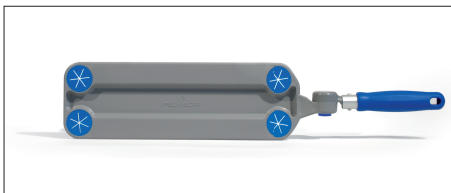

Cod. 1430 40 cm