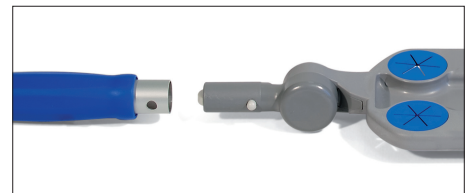

## Hand duster for microfiber cloths

- **Designed to be used with multipurpose cloths** for the cleaning of surfaces, till now used only by hand.
- **Optimize your cleaning tools:** you can use the same cloth for manual dusting of accessible areas first and then for with Flatty hand duster in order to reach shelves or raised shelves.
- **The cloths are rolled up on the hand duster support** and can be fixed thanks to the specific fixing clips.
- **The width of the hand duster** allows a quick and efficient dusting operation in a few simple steps.
- **Maximum hygiene:** Flatty allows to change the cloth in each area (bathrooms, from bedroom to bedroom, etc..) with reduced risk of cross contamination. Ideal for hospitals and healthcare facilities.
- **Maximum versatility:** fitting telescopic poles thanks to its removable grip with hole; adding the end cone cod. P179041A it fits also telescopic handles and aluminium handles with 3 holes.

Filmop\_062015

Cod. 1430 40 cm

- Cod. TCH101010 ●
- Cod. TCH101020 ●
- Cod. TCH101030 ●
- Cod. TCH101040 ●

Removable grip